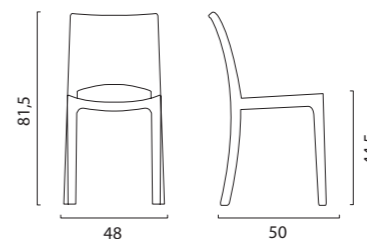

B-Side

Sedia in policarbonato | Polycarbonate chair

SEDIA B-SIDE IN POLICARBONATO TRASPARENTE. B-SIDE TRANSPARENT POLYCARBONATE CHAIR.

COLORI | COLORS

| COLORI COLORS | CODICE ITEM CODE | COD. EAN EAN CODE |
|---|--------------------|--------------------------|
|  TRASPARENTE CRISTAL CLEAR | S6315TR | 8.005.465.822.589 |
|  ROSSO RUBINO RUBY RED | S6315TRRR | 8.005.465.890.434 |
|  FUMÈ SMOKED GREY | S6315TRY | 8.005.465.822.817 |

DIMENSIONI | DIMENSIONS (cm)

IMPILABILE | STACKABLE

LOGISTICA | LOGISTIC

| | | PESO WEIGHT (kg) |
|---|------------------------|--------------------|
| PZ. PALLET PCS. PALLET | 18 | 4,9 |
| MISURE PALLET PALLET DIM. (cm) | 93 x 48 x 187 h | |
| PZ. BILICO PCS. TRUCK | 1.260 | |
| PZ. 40' CTR PCS. 40' CTN | 1.080 | |