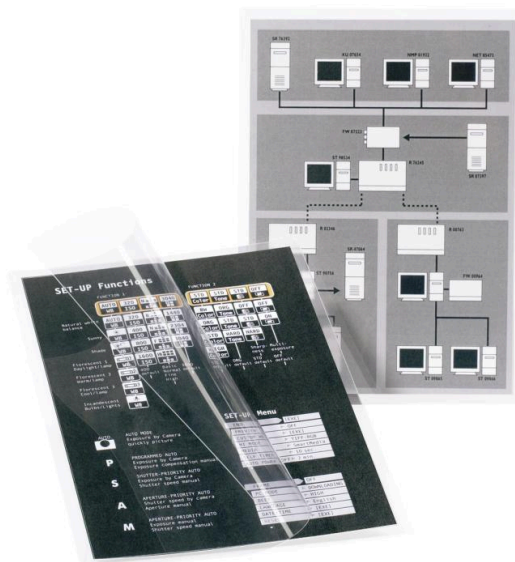

# Self-laminating Cards, A5

<b>Number</b>	11042
<b>Quantity</b>	10
<b>Colour</b>	■
<b>Feature</b>	Self-laminating
<b>Material</b>	PET (polyethylene terephthalate)
<b>Material Thickness</b>	200 µ
<b>Country of Origin</b>	🇩🇰
<b>Height</b>	160 mm
<b>Length</b>	222 mm
<b>Unit Pack EAN</b>	5701193014939

No machine required

Made of PP and PE-LD

Cold lamination product

No tools or laminating machine required. Laminate everything from business cards to small signs quickly and easily. Protects originals, identification cards, and other important documents from losing their color, and keeps them sealed away from dust, dirt, grease, stains and moisture.

### Unit Pack

<b>Quantity</b>	10
<b>Unit Pack EAN</b>	5701193014939
<b>Unit Pack Height</b>	0.5 mm
<b>Unit Pack Length</b>	20 mm
<b>Unit Pack Width</b>	27.5 mm
<b>Unit Pack Weight</b>	0.215 g
<b>Unit Pack Volume</b>	275 cm <sup>3</sup>

### Commercial Pack

<b>Unit Packs in a commercial pack</b>	10
<b>Commercial Pack EAN</b>	5701193014946
<b>Commercial Pack Height</b>	5 mm
<b>Commercial Pack Length</b>	20 mm
<b>Commercial Pack Width</b>	24 mm
<b>Commercial Pack Weight</b>	2.2 g
<b>Commercial Pack Volume</b>	2400 cm <sup>3</sup>