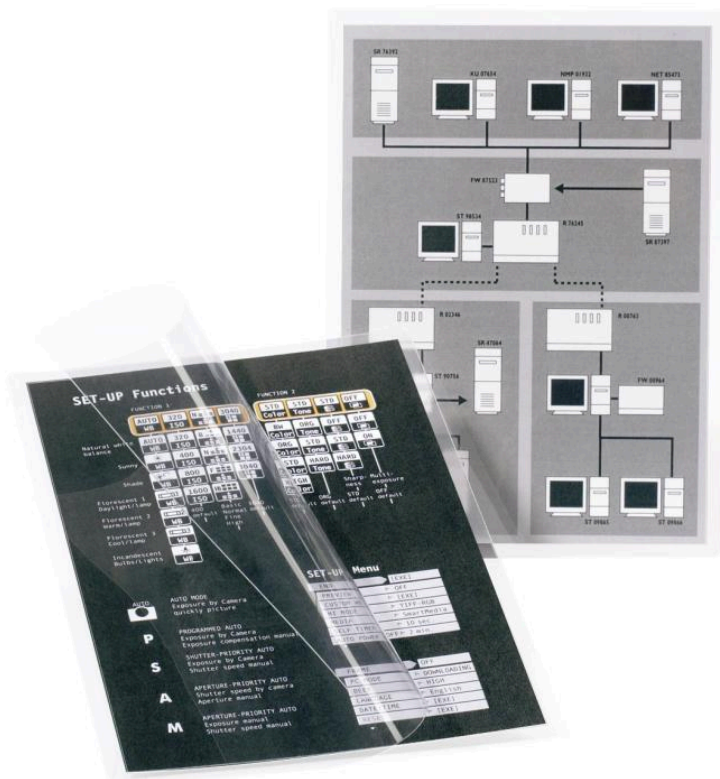

# Self-laminating Cards, A5

<b>Number</b>	11042
<b>Quantity</b>	10
<b>Colour</b>	■
<b>Feature</b>	Self-laminating
<b>Material</b>	PET (polyethylene terephthalate)
<b>Material Thickness</b>	200 µ
<b>Country of Origin</b>	🇩🇰
<b>Height</b>	160 mm
<b>Length</b>	222 mm
<b>Unit Pack EAN</b>	5701193014939

No machine required

Made of PP and PE-LD

Cold lamination product

No tools or laminating machine required. Laminate everything from business cards to small signs quickly and easily. Protects originals, identification cards, and other important documents from losing their color, and keeps them sealed away from dust, dirt, grease, stains and moisture.

### Unit Pack

<b>Quantity</b>	10
<b>Unit Pack EAN</b>	5701193014939
<b>Unit Pack Height</b>	0.5 mm
<b>Unit Pack Length</b>	20 mm
<b>Unit Pack Width</b>	27.5 mm
<b>Unit Pack Weight</b>	0.215 g
<b>Unit Pack Volume</b>	275 cm <sup>3</sup>

### Commercial Pack

<b>Unit Packs in a commercial pack</b>	10
<b>Commercial Pack EAN</b>	5701193014946
<b>Commercial Pack Height</b>	5 mm
<b>Commercial Pack Length</b>	20 mm
<b>Commercial Pack Width</b>	24 mm
<b>Commercial Pack Weight</b>	2.2 g
<b>Commercial Pack Volume</b>	2400 cm <sup>3</sup>