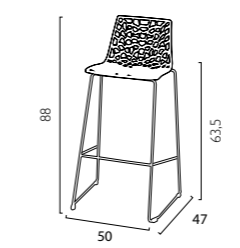

Spider

Sgabello fix | Fix barstool

SGABELLO SPIDER con seduta in policarbonato o HIGHMOPP® e base in tondino nero diam. 11 mm. Articolo da montare.

SPIDER BARSTOOL with polycarbonate or HIGHMOPP® seat & steel-rod black base diam. 11 mm. Ready to assemble.

SOLO PER USO INTERNO | ONLY FOR INDOOR USE

DIMENSIONI | DIMENSIONS (cm)

LOGISTICA | LOGISTIC

		PESO WEIGHT (kg)
PZ. CARTONE PCS. BOX	4	HIGHMOPP HIGHMOPP : 5,7
CARTONI PALLET CARTON BOXES PALLET	10	
DIM. CARTONE BOX SIZE (cm)	57 x 52 x 77 h	
PZ. PALLET PCS. PALLET	40	
MISURE PALLET PALLET DIM. (cm)	104 x 120 x 221 h	
PZ. BILICO PCS. TRUCK	1.040	
PZ. 40' CTR PCS. 40' CTN	840	